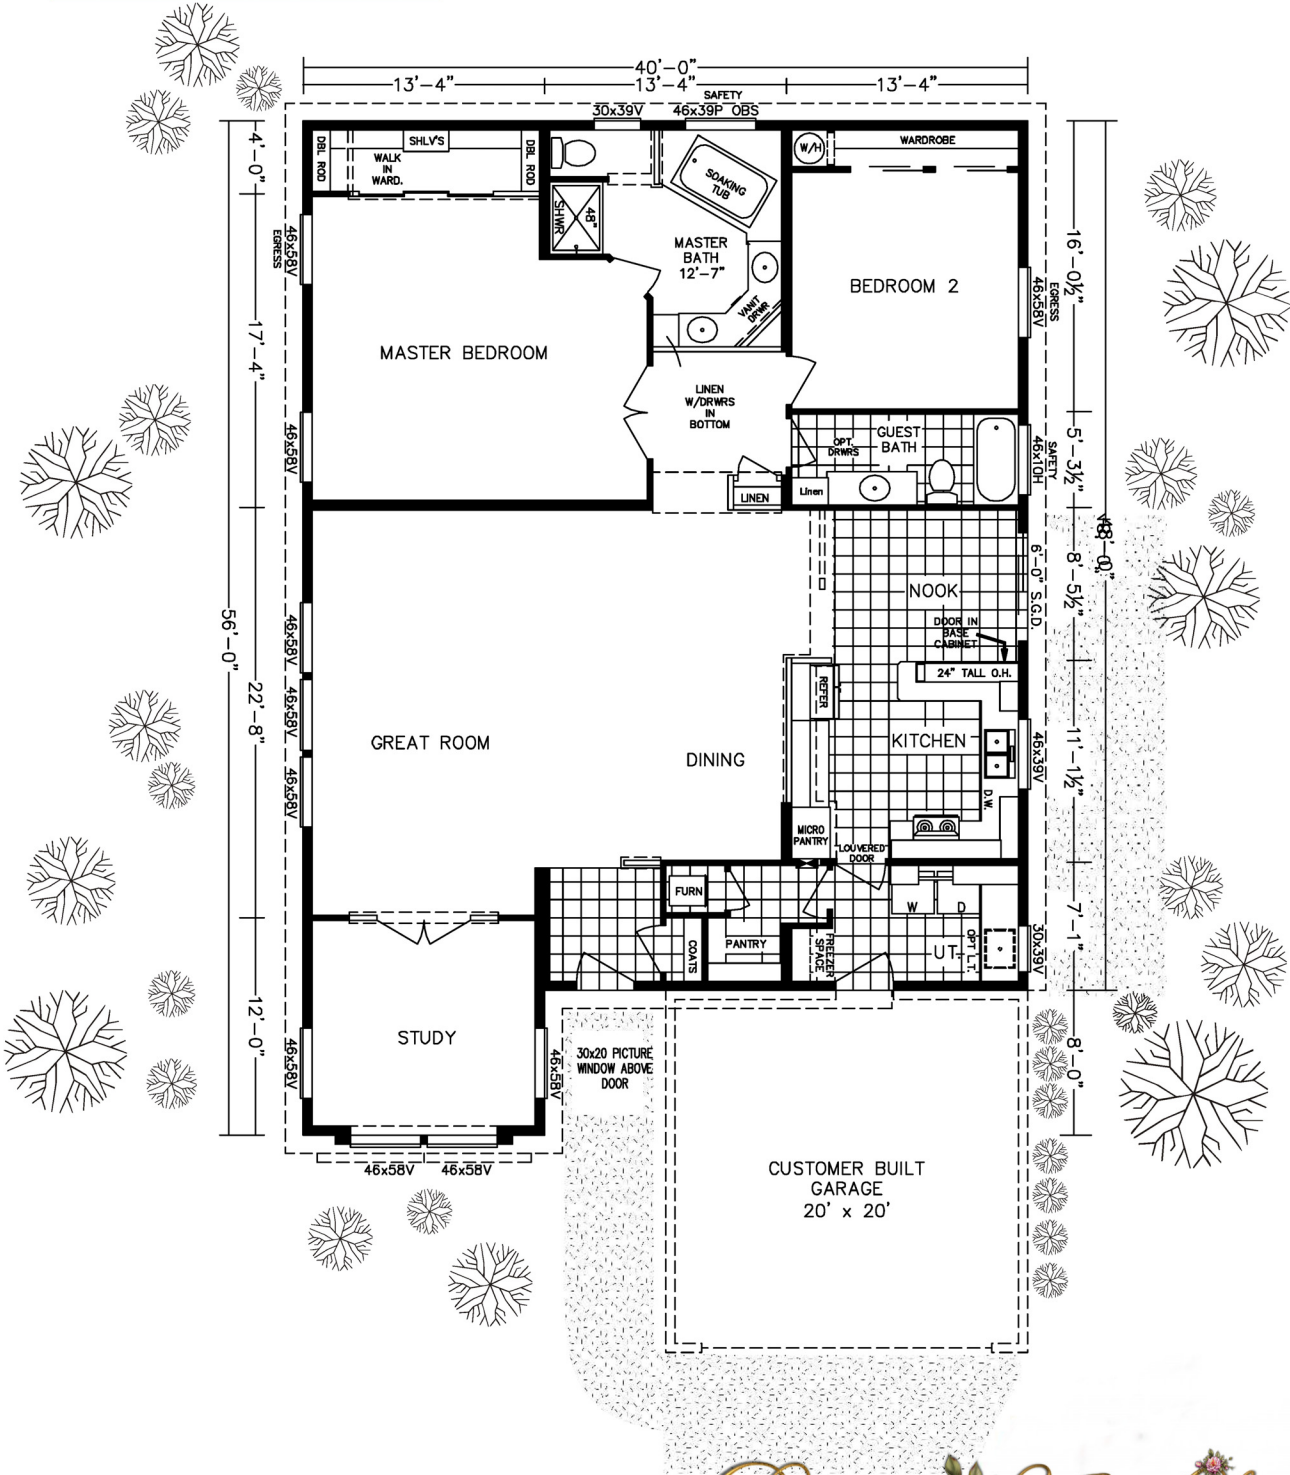

# Designed for Community Living!

## THE MEADOWOOD

### MODEL DE-08

2026 SQ. FT. • 2 BEDROOMS • 2 BATHS • STUDY