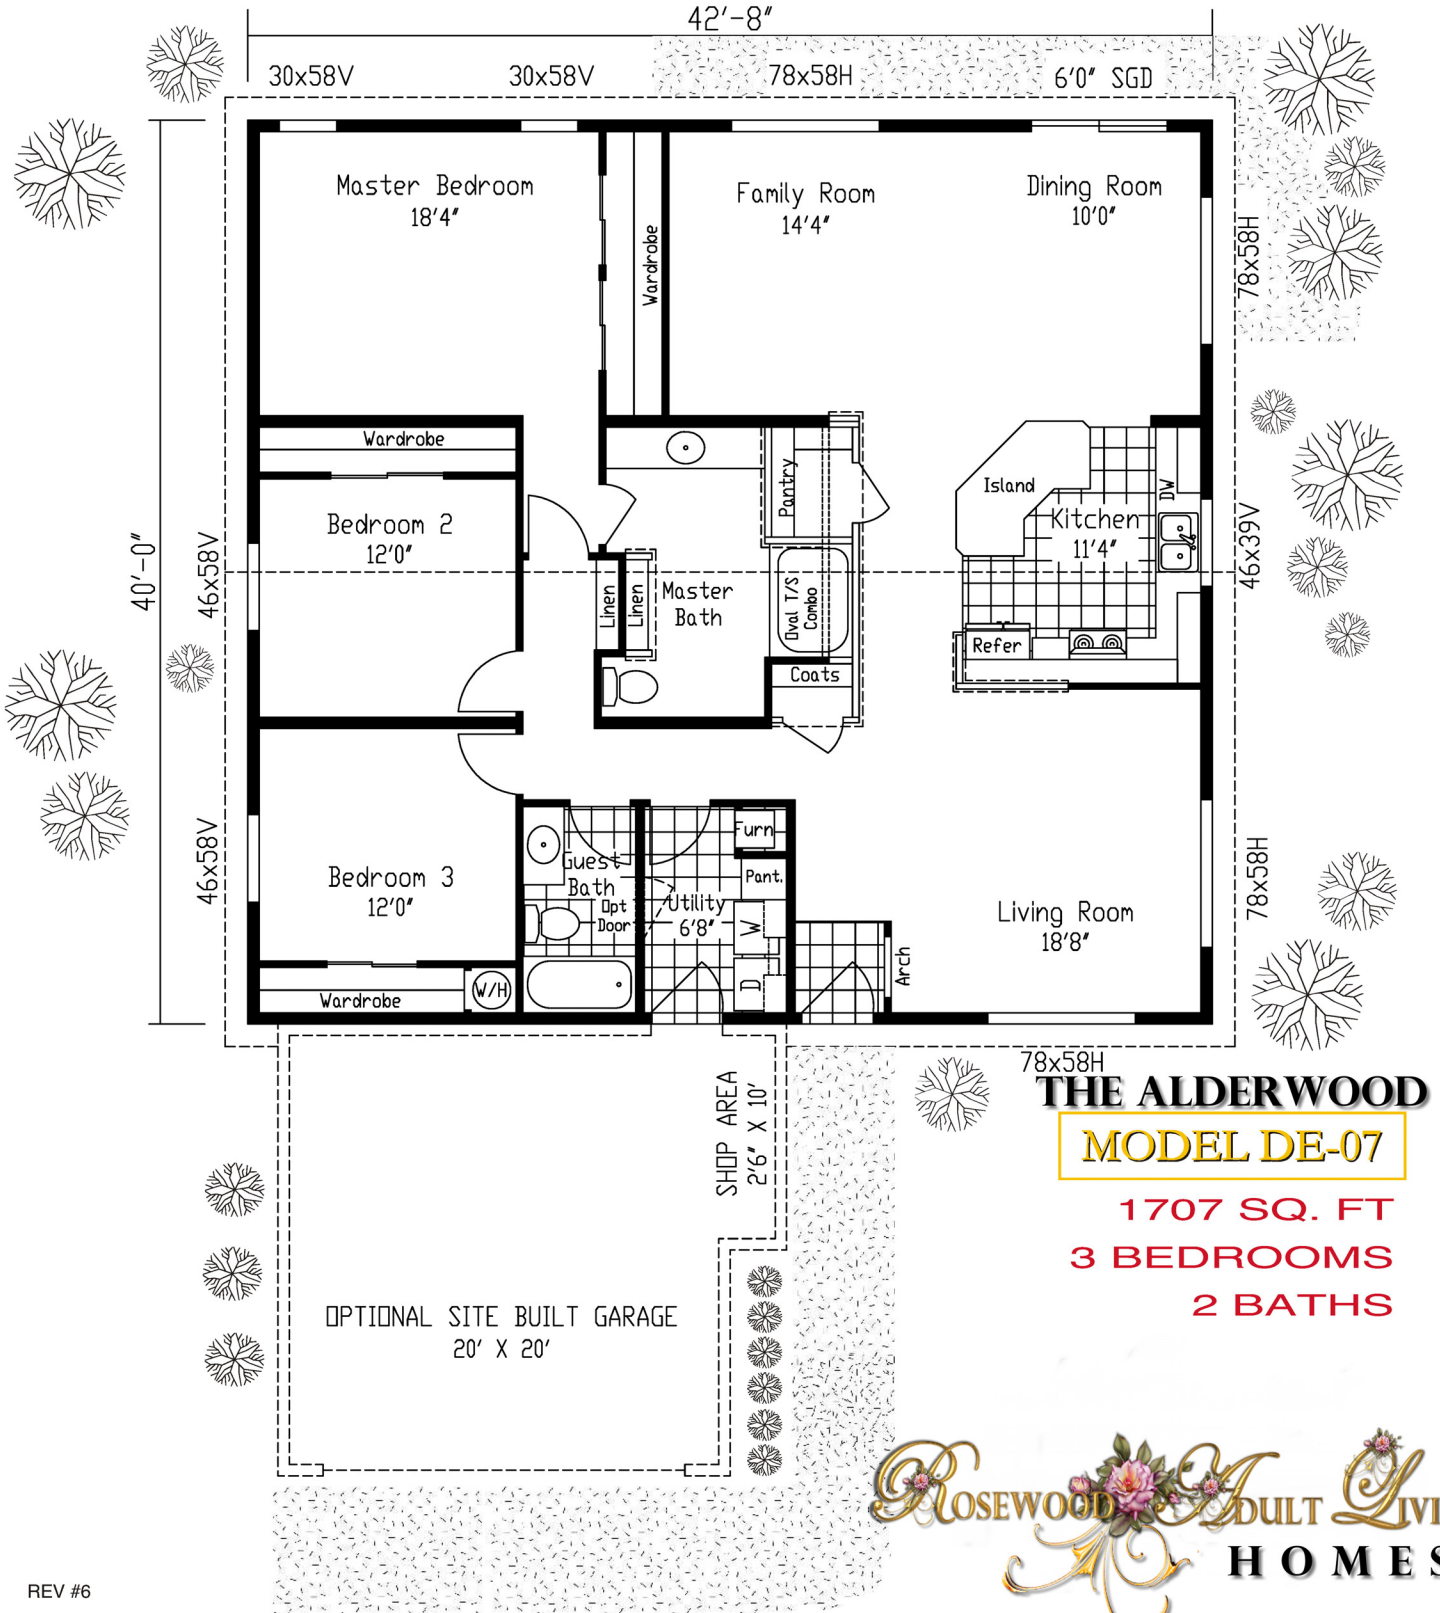

Designed for Community Living!

THE ALDERWOOD

MODEL DE-07

1707 SQ. FT
3 BEDROOMS
2 BATHS