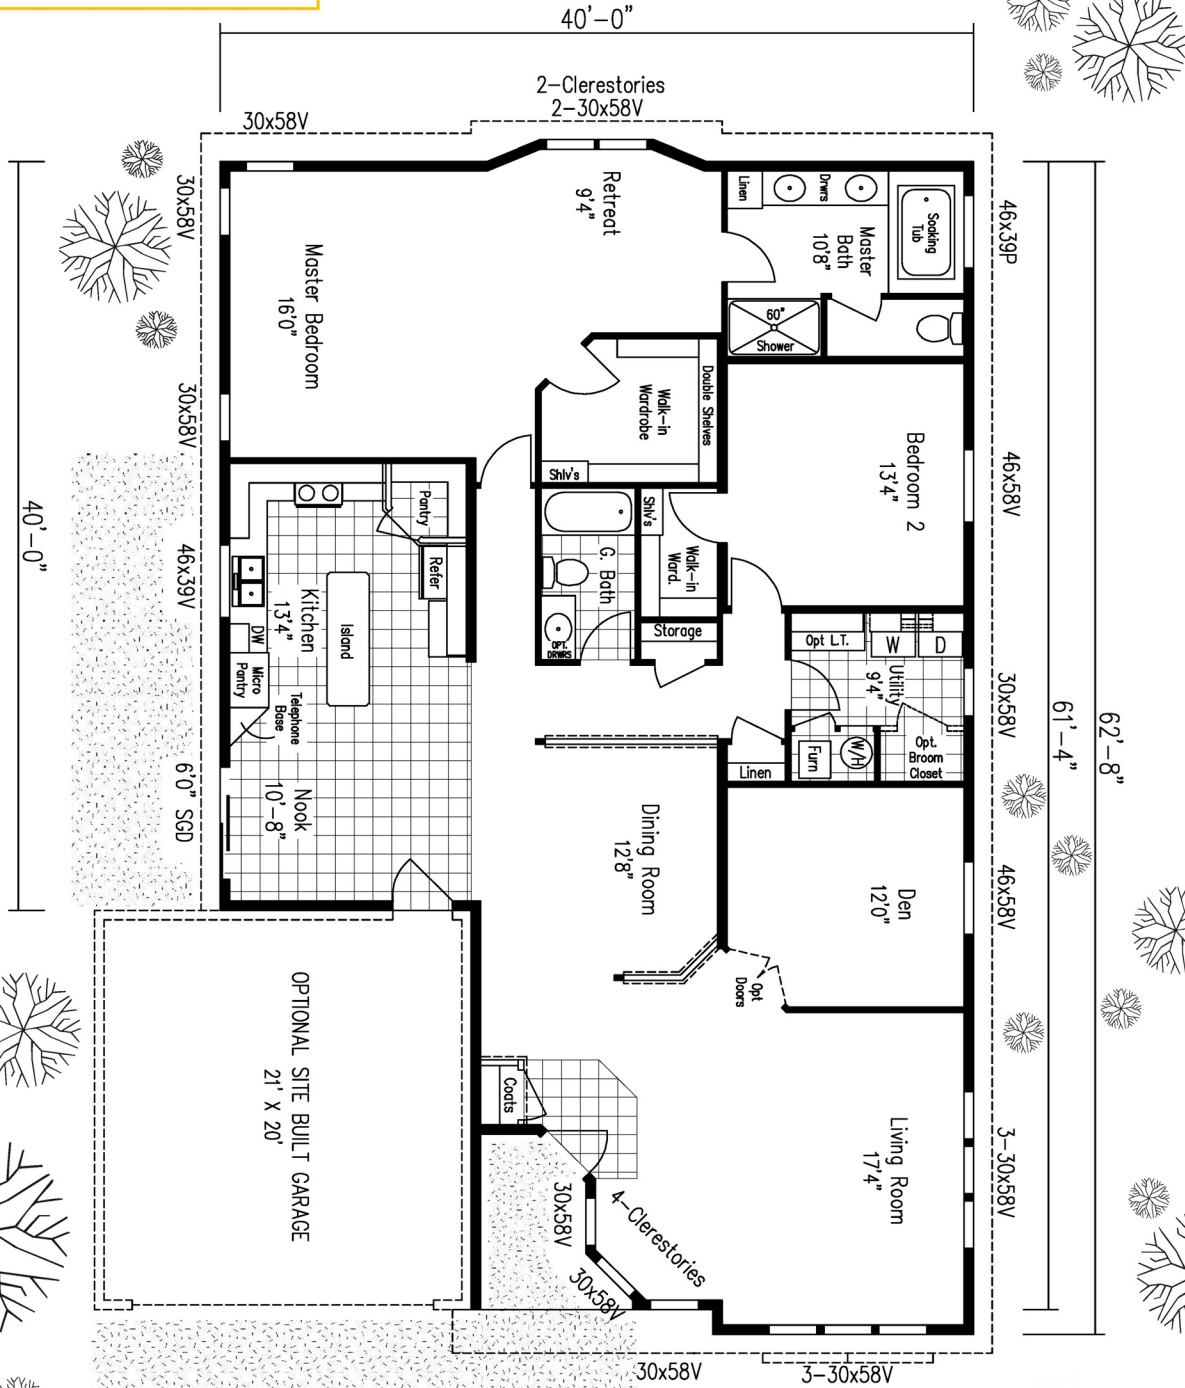

THE DRIFTWOOD

MODEL DE-03

Designed for Community Living!

2142 SQ. FT. • 2 BEDROOMS • 2 BATHS