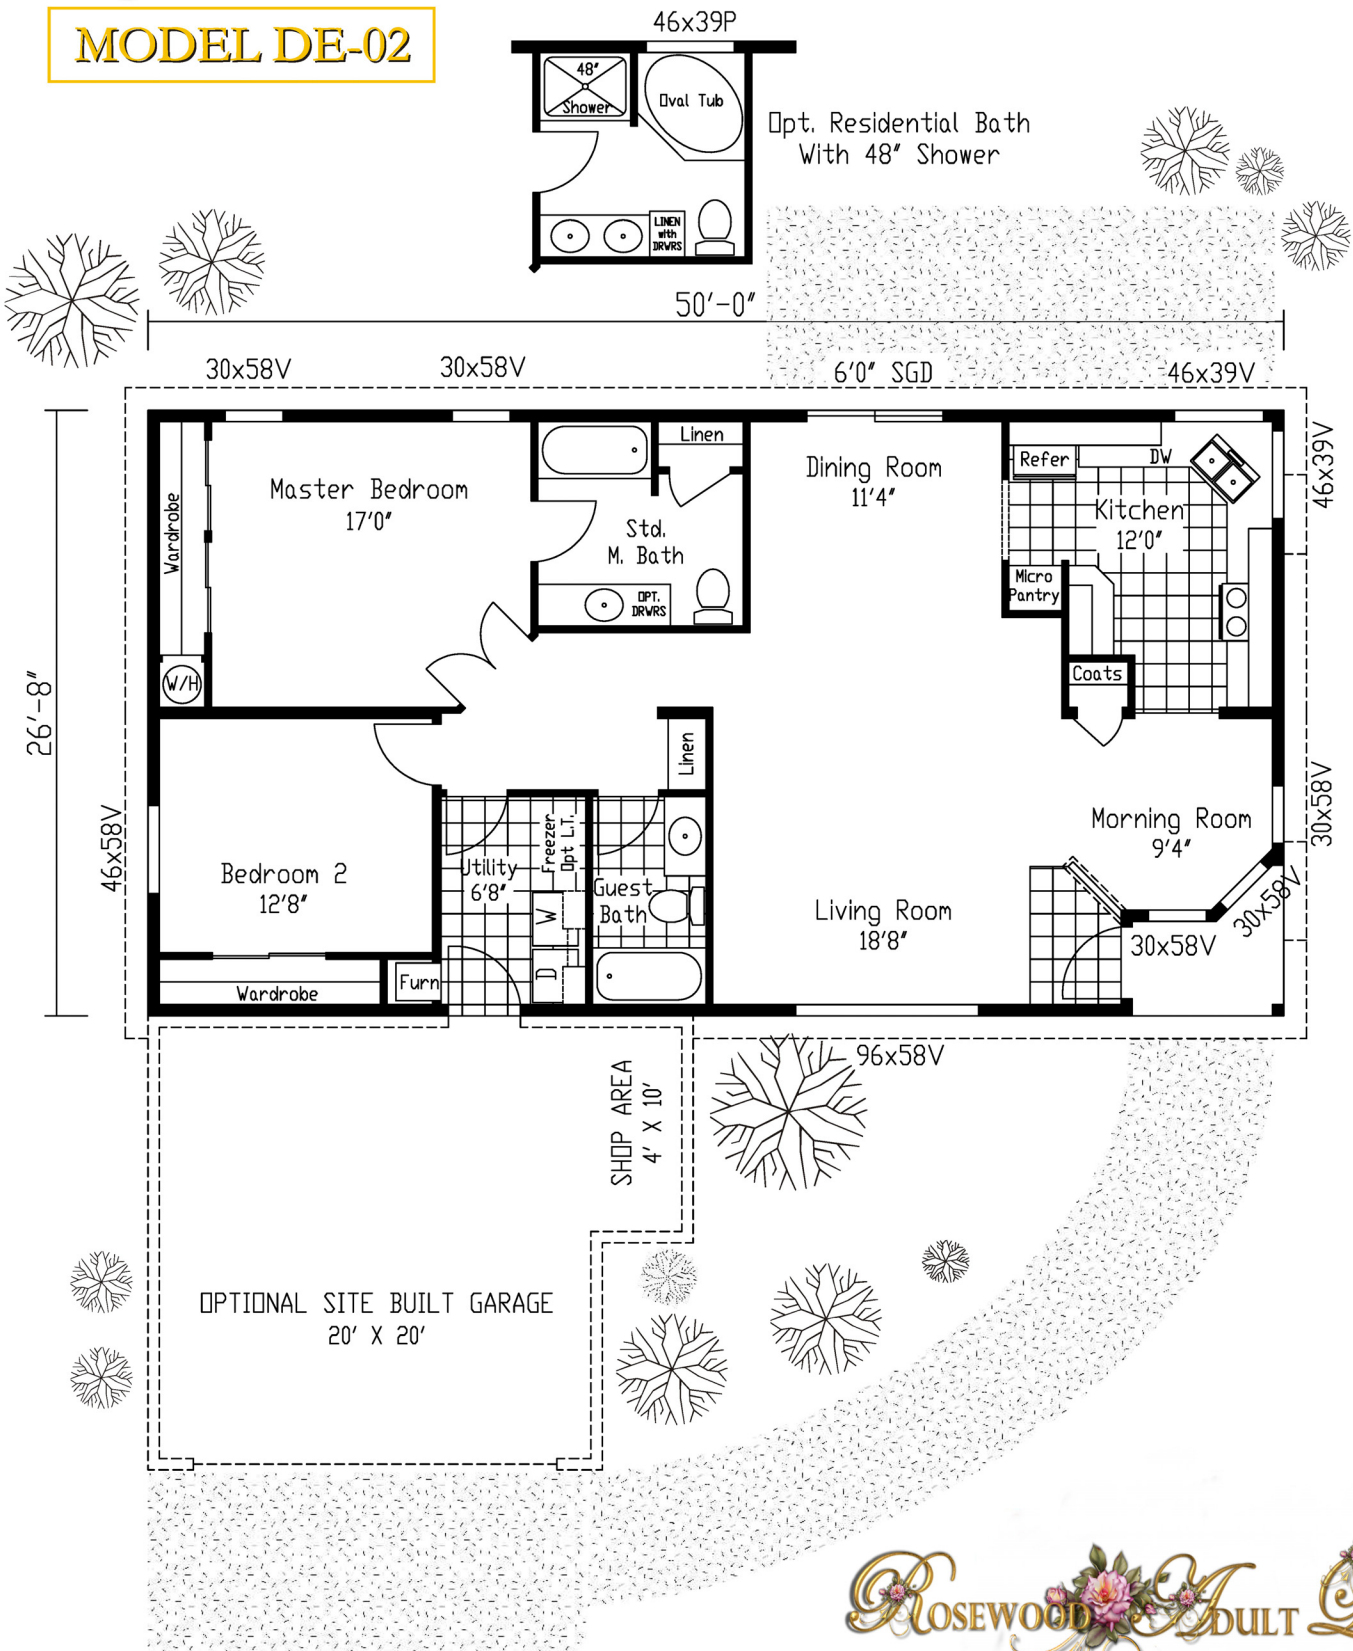

THE TANGLEWOOD

MODEL DE-02

Designed for Community Living!

1299 SQ. FT. • 2 BEDROOMS • 2 BATHS